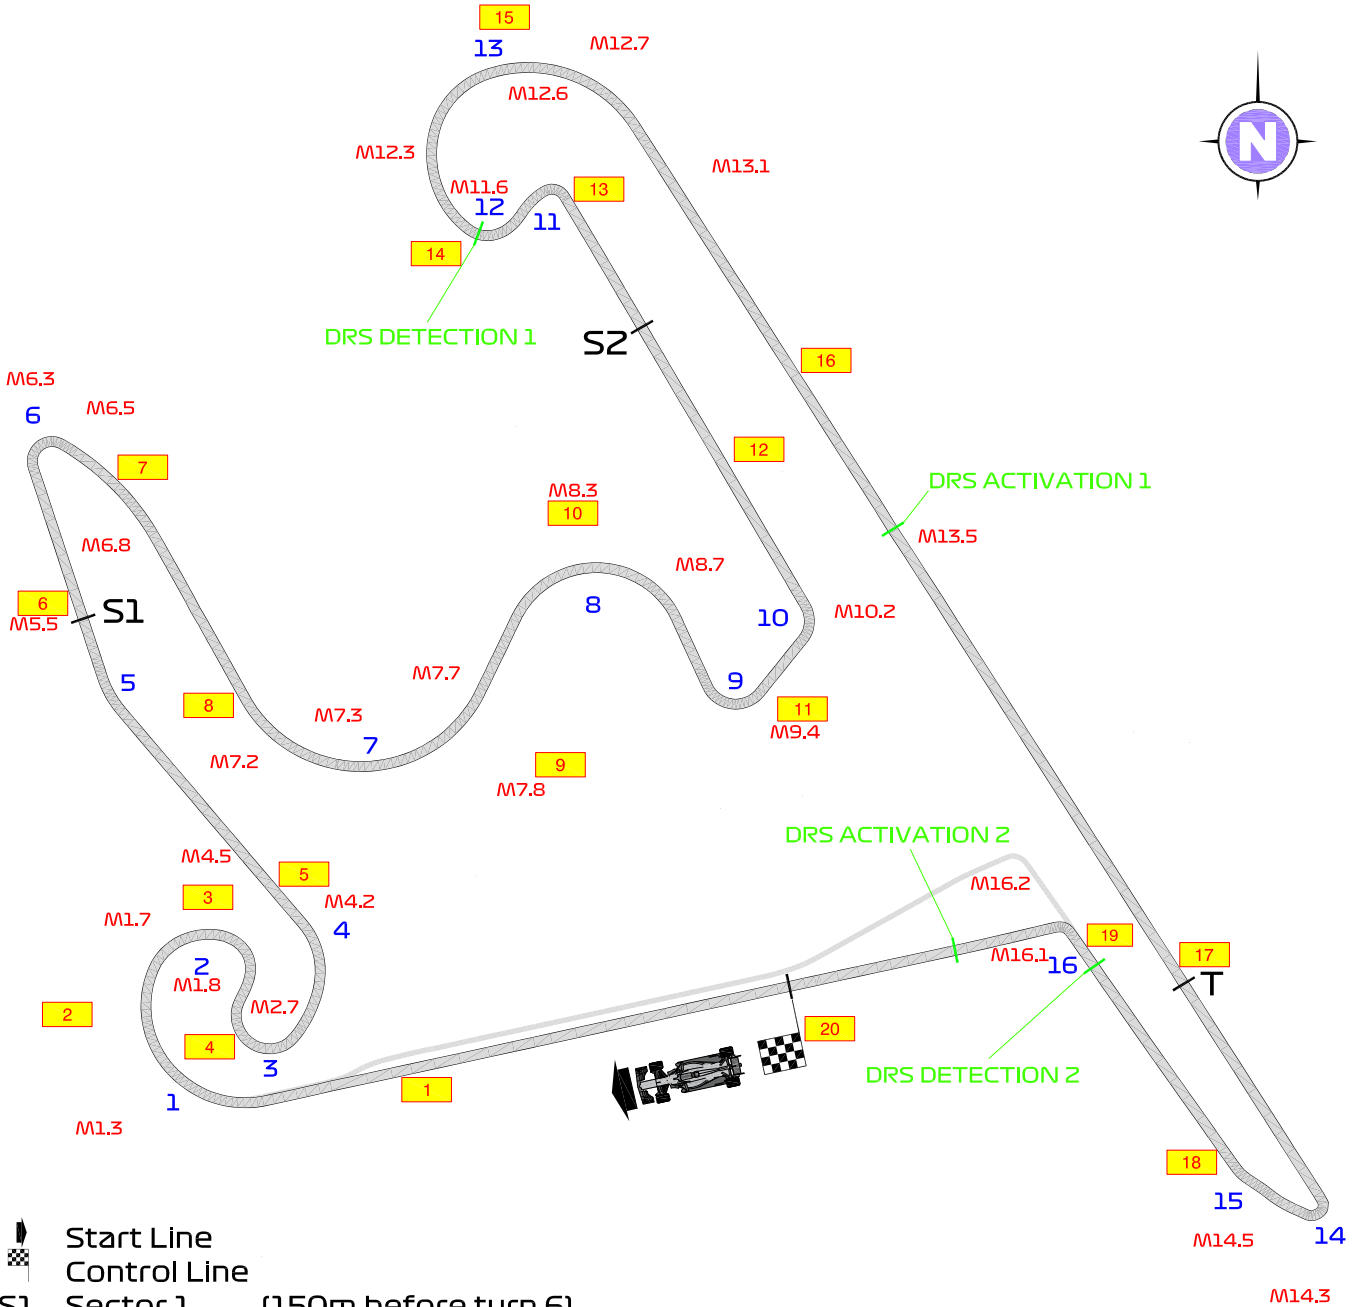

FIA FORMULA 1 WORLD CHAMPIONSHIP

2024 CHINESE GRAND PRIX

19 - 21 April 2024

From	The FIA Formula One Race Director	Document	4
To	All Teams, All Officials	Date	18 April 2024
		Time	18:15

Title Event Notes - Circuit Map, Pit Lane Drawing and Red Zone
Description Event Notes - Circuit Map, Pit Lane Drawing and Red Zone
Enclosed Event Notes - Circuit Map Pit lane and RedZone.pdf

Niels Wittich

The FIA Formula One Race Director

FORMULA 1 LENOVO CHINESE GRAND PRIX 2024 - Shanghai

Circuit Map

- Start Line
- Control Line
- S1 Sector 1 (150m before turn 6)
- S2 Sector 2 (143m before turn 11)
- T Speed Trap (240m before turn 14)
- DRS Detection 1 (on turn 12)
- DRS Activation 1 (450m after turn 13)
- DRS Detection 2 (35m before turn 16)
- DRS Activation 2 (98m after turn 16)
- 15 Corner Numbers
- M22 Marshal Post
- FIA Marshal Light Number & Location

Circuit Centreline Length = 5.451km

FIA FORMULA 1 WORLD CHAMPIONSHIP

SC2 Line

Pit Lane Ends

Pit Lane Starts

SC1 Line

2024 CHINESE GRAND PRIX

PIT LANE DRAWING

FAST LANE

FORMULA 1 LENOVO CHINA GRAND PRIX 2024

PHOTOGRAPHERS EXCLUSION RED ZONE

FORMULA 1 LENOVO CHINA GRAND PRIX 2024
Shanghai International Circuit
SHANGHAI, CHINA

ROUND 05
APR 19-21

Drawing Title	Red Zone		
Drawing Number	U:\...DRAWING\2024\CHINA_REDZONE		
Drawn	Date	Scale	Rev
HB	08.04.24	NTS	