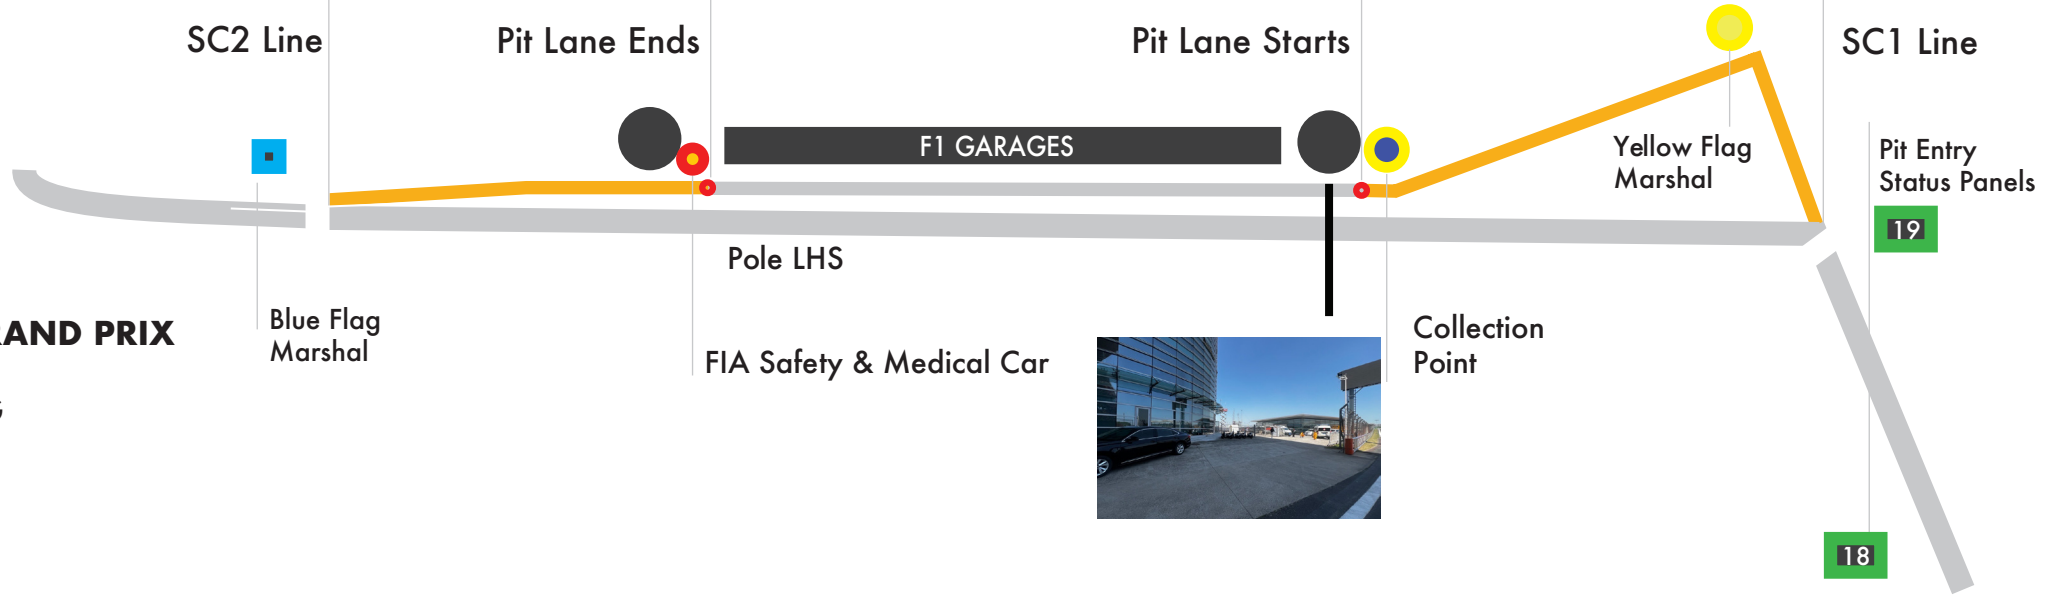

FIA FORMULA 1 WORLD CHAMPIONSHIP

2024 CHINESE GRAND PRIX

19 - 21 April 2024

From	The FIA Formula One Race Director	Document	4
To	All Teams, All Officials	Date	18 April 2024
		Time	18:15

Title Event Notes - Circuit Map, Pit Lane Drawing and Red Zone
Description Event Notes - Circuit Map, Pit Lane Drawing and Red Zone
Enclosed Event Notes - Circuit Map Pit lane and RedZone.pdf

Niels Wittich

The FIA Formula One Race Director

FORMULA 1 LENOVO CHINESE GRAND PRIX 2024 - Shanghai

Circuit Map

- Start Line
- Control Line
- S1 Sector 1 (150m before turn 6)
- S2 Sector 2 (143m before turn 11)
- T Speed Trap (240m before turn 14)
- DRS Detection 1 (on turn 12)
- DRS Activation 1 (450m after turn 13)
- DRS Detection 2 (35m before turn 16)
- DRS Activation 2 (98m after turn 16)
- 15 Corner Numbers
- M22 Marshal Post
- FIA Marshal Light Number & Location

Circuit Centreline Length = 5.451km

FIA FORMULA 1 WORLD CHAMPIONSHIP

SC2 Line

Pit Lane Ends

Pit Lane Starts

SC1 Line

2024 CHINESE GRAND PRIX

PIT LANE DRAWING

FAST LANE

FORMULA 1 LENOVO CHINA GRAND PRIX 2024

PHOTOGRAPHERS EXCLUSION RED ZONE

FORMULA 1 LENOVO CHINA GRAND PRIX 2024
Shanghai International Circuit
SHANGHAI, CHINA

ROUND 05
APR 19-21

Drawing Title	Red Zone		
Drawing Number	U:\...DRAWING\2024\CHINA_REDZONE		
Drawn	Date	Scale	Rev
HB	08.04.24	NTS	