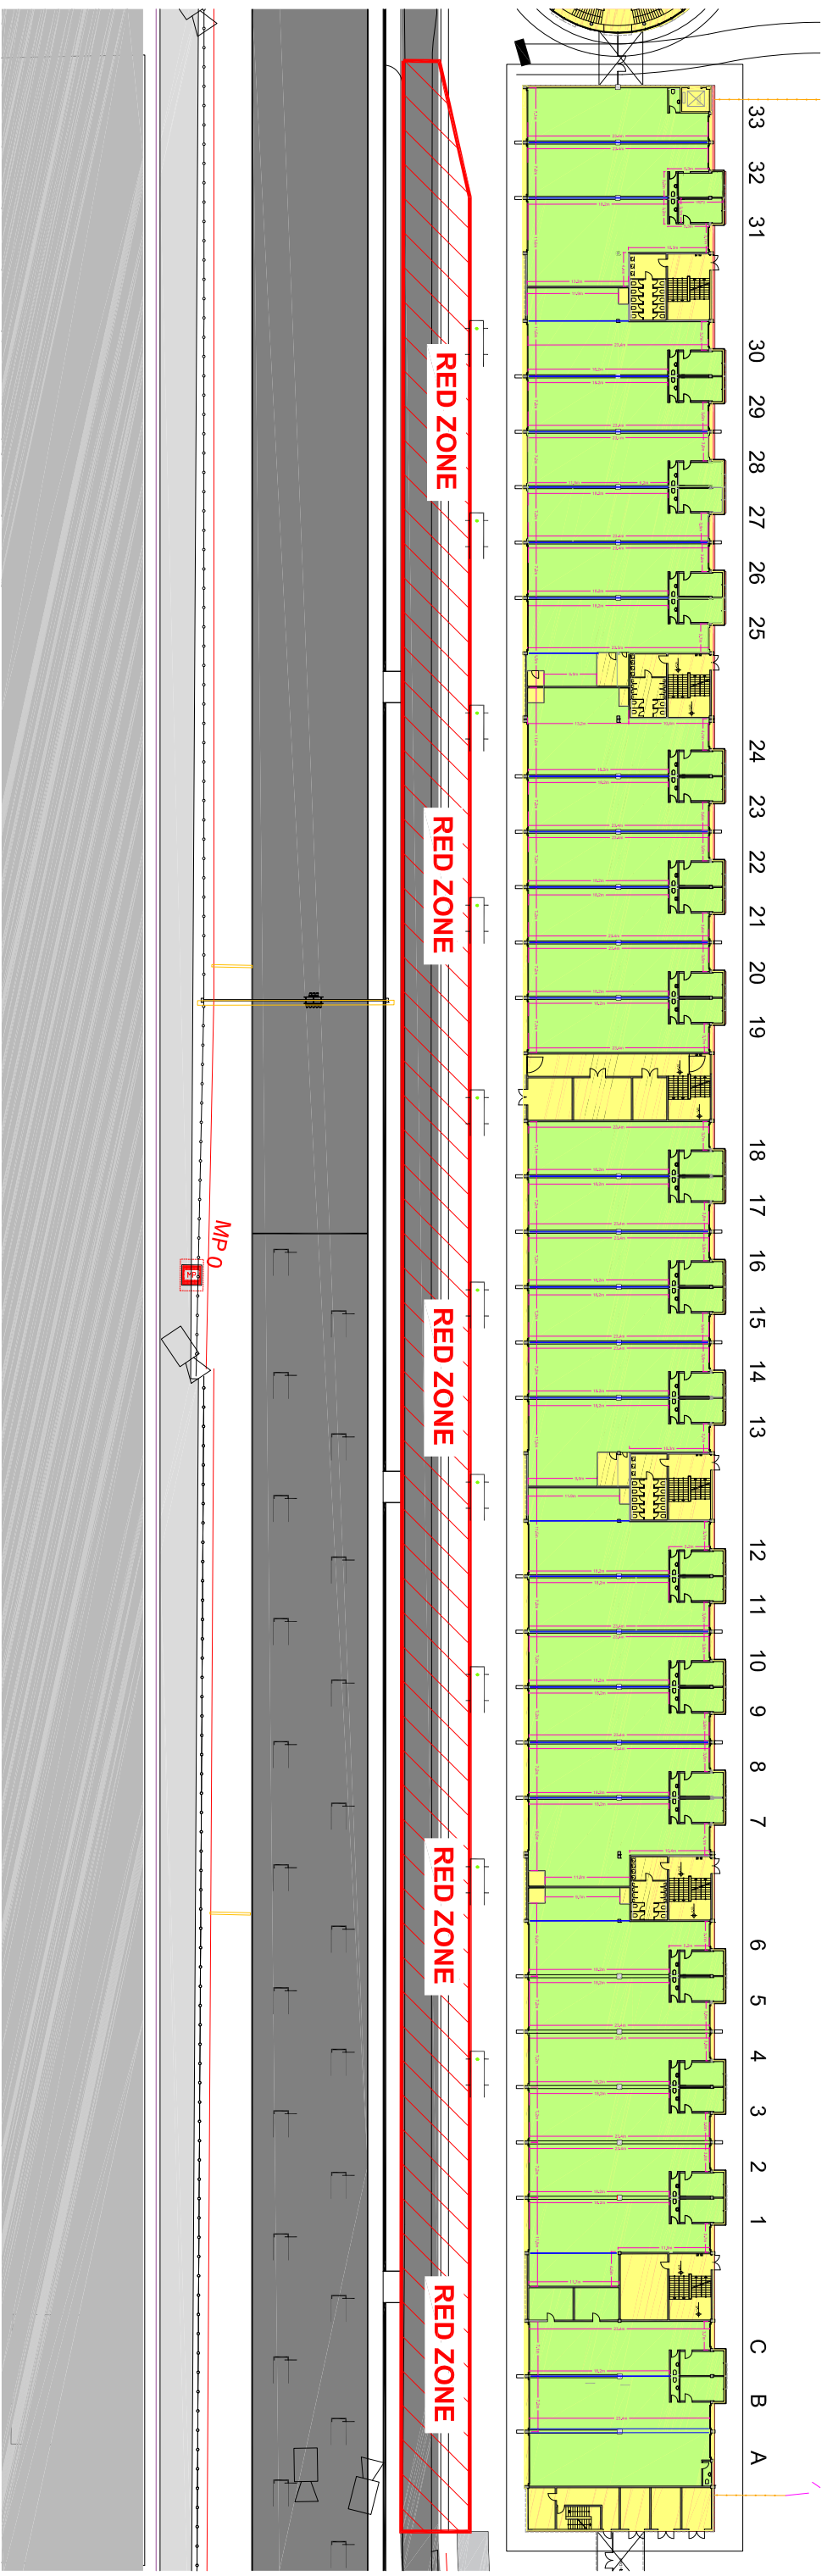

FIA FORMULA 1 WORLD CHAMPIONSHIP

2024 CHINESE GRAND PRIX

19 - 21 April 2024

From	The FIA Formula One Race Director	Document	4
To	All Teams, All Officials	Date	18 April 2024
		Time	18:15

Title Event Notes - Circuit Map, Pit Lane Drawing and Red Zone
Description Event Notes - Circuit Map, Pit Lane Drawing and Red Zone
Enclosed Event Notes - Circuit Map Pit lane and RedZone.pdf

Niels Wittich

The FIA Formula One Race Director

FORMULA 1 LENOVO CHINESE GRAND PRIX 2024 - Shanghai

Circuit Map

- Start Line
- Control Line
- S1 Sector 1 (150m before turn 6)
- S2 Sector 2 (143m before turn 11)
- T Speed Trap (240m before turn 14)
- DRS Detection 1 (on turn 12)
- DRS Activation 1 (450m after turn 13)
- DRS Detection 2 (35m before turn 16)
- DRS Activation 2 (98m after turn 16)
- 15 Corner Numbers
- M22 Marshal Post
- FIA Marshal Light Number & Location

Circuit Centreline Length = 5.451km

FIA FORMULA 1 WORLD CHAMPIONSHIP

SC2 Line

Pit Lane Ends

Pit Lane Starts

SC1 Line

2024 CHINESE GRAND PRIX

PIT LANE DRAWING

FAST LANE

FORMULA 1 LENOVO CHINA GRAND PRIX 2024

PHOTOGRAPHERS EXCLUSION RED ZONE

FORMULA 1 LENOVO CHINA GRAND PRIX 2024
Shanghai International Circuit
SHANGHAI, CHINA

ROUND 05
APR 19-21

Drawing Title	Red Zone		
Drawing Number	U:\...DRAWING\2024\CHINA_REDZONE		
Drawn	Date	Scale	Rev
HB	08.04.24	NTS	